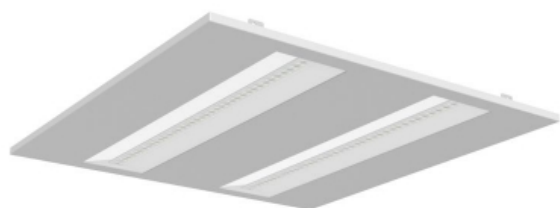

Square LED panel 3800 lumens 4000K

Ref : DA3500Cx16

The advantages:

Microprism surface

: 36W

: 3800 lumens

Characteristics:

EAN	
-----	--