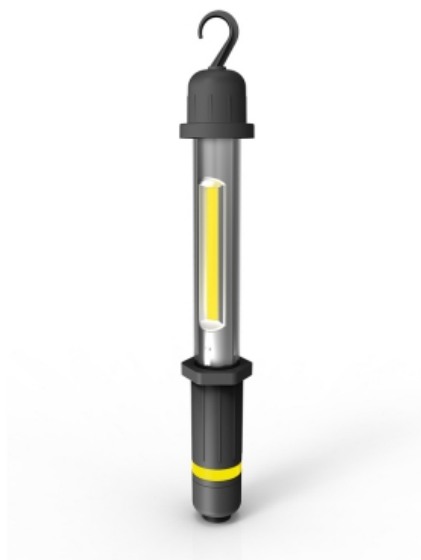

Rechargeable LED worklight

Ref : XP228B

The advantages:

Rechargeable

Characteristics:

EAN	3700619413624
-----	---------------