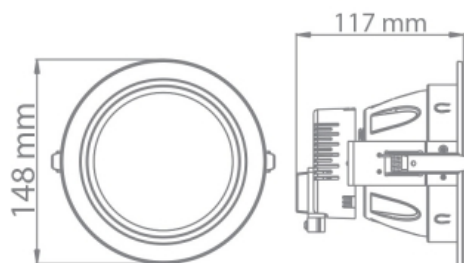

500 lumens LED downlight

Ref : DL500RNB

The advantages:

:

:

Characteristics:

EAN	3700619404301
-----	---------------

Courbe lux - distance