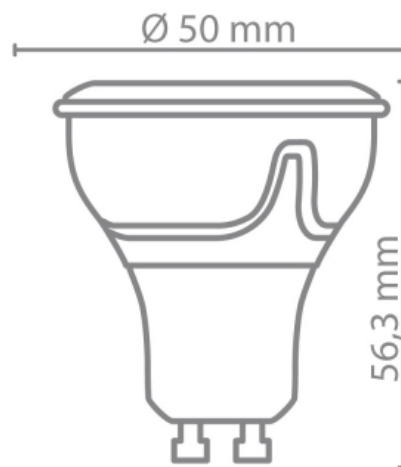

lentille (double) focale brevetée