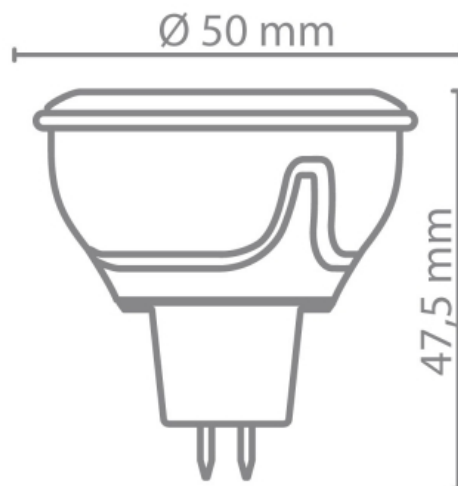

lentille (double) focale brevetée