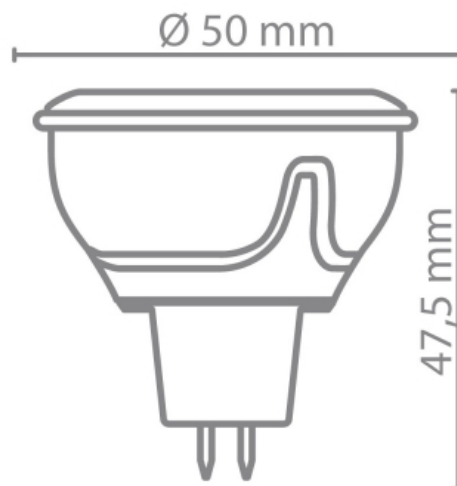

lentille (double) focale brevetée