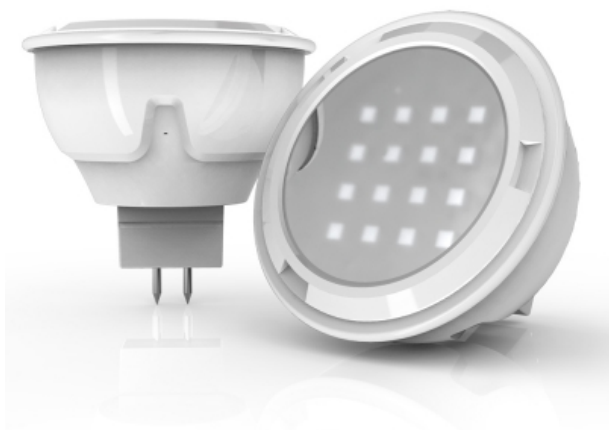

280 lumens GU10 LED spotlight large angle

Ref : PM35SLN

The advantages:

:

:

Characteristics:

EAN	3700619407265