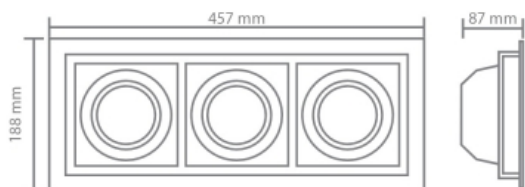

### The advantages:

---

Pivotable

: 40

: 2

### Characteristics:

EAN	3700619404295
-----	---------------

Courbe lux - distance