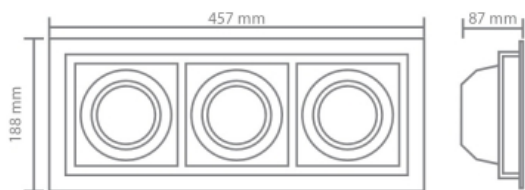

### The advantages:

---

Pivotable

: 40

: 2

### Characteristics:

EAN	3700619404295
-----	---------------

Courbe lux - distance